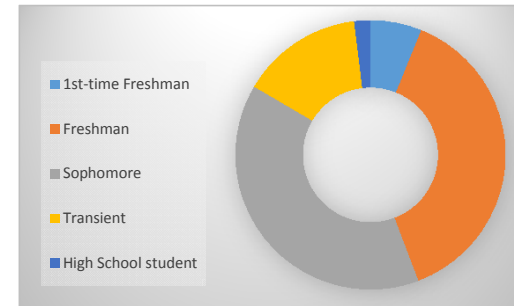

Summer 2018 Enrollment Snapshot

Full-time / Part-Time

Full-time	406	22%
Part-time	1,437	78%
Total	1,843	

Gender

Female	1,155	63%
Male	688	37%
Total	1,843	

Top 5 Liberal Arts/Transfer Majors

Pre-Nursing/Pre-LPN	361
General Studies	314
Business Administration / Business Education	86
Pre-Social Work	29
Biology	27

Top 5 Feeder Zip Codes

35020	151
35023	102
35211	102
35022	96
35215	95

Top 5 Career Tech Majors

Nursing	73
Air Conditioning	61
Computer Science	47
Practical Nursing	41
Welding	37

Age

Under 18	53	3%
18-19	455	25%
20-21	392	21%
22-24	285	15%
25-29	245	13%
30-34	130	7%
35-39	93	5%
40-49	126	7%
50 & over	64	3%
Total	1,843	

Student Classification

1st-time Freshman	113	6%
Freshman	702	38%
Sophomore	723	39%
Transient	269	15%
High School student	36	2%
Total	1,843	

Ethnicity

American Indian	6	0%
Asian	17	1%
Black	1,469	80%
Hispanic	31	2%
Native Hawaiian	1	0%
Non-Resident Alien	4	0%
2 or more races	24	1%
Unknown	5	0%
White	286	16%
Total	1,843	