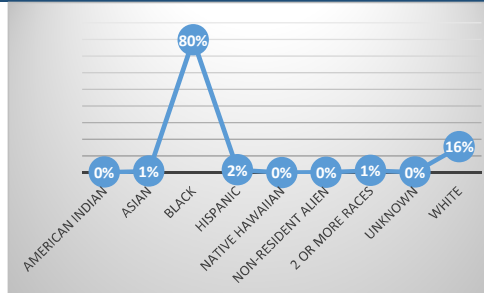

Summer 2018 Enrollment Snapshot

Full-time / Part-Time

Full-time	406	22%
Part-time	1,437	78%
Total	1,843	

Gender

Female	1,155	63%
Male	688	37%
Total	1,843	

Top 5 Liberal Arts/Transfer Majors

Pre-Nursing/Pre-LPN	361
General Studies	314
Business Administration / Business Education	86
Pre-Social Work	29
Biology	27

Top 5 Feeder Zip Codes

35020	151
35023	102
35211	102
35022	96
35215	95

Top 5 Career Tech Majors

Nursing	73
Air Conditioning	61
Computer Science	47
Practical Nursing	41
Welding	37

Age

Under 18	53	3%
18-19	455	25%
20-21	392	21%
22-24	285	15%
25-29	245	13%
30-34	130	7%
35-39	93	5%
40-49	126	7%
50 & over	64	3%
Total	1,843	

Student Classification

1st-time Freshman	113	6%
Freshman	702	38%
Sophomore	723	39%
Transient	269	15%
High School student	36	2%
Total	1,843	

Ethnicity

American Indian	6	0%
Asian	17	1%
Black	1,469	80%
Hispanic	31	2%
Native Hawaiian	1	0%
Non-Resident Alien	4	0%
2 or more races	24	1%
Unknown	5	0%
White	286	16%
Total	1,843	