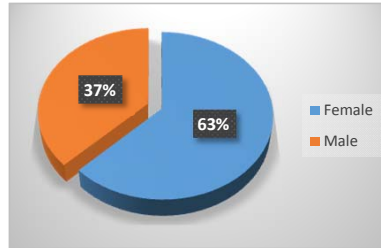

Summer 2018 Enrollment Snapshot

Full-time / Part-Time

Full-time	406	22%
Part-time	1,437	78%
Total	1,843	

Gender

Female	1,155	63%
Male	688	37%
Total	1,843	

Top 5 Liberal Arts/Transfer Majors

Pre-Nursing/Pre-LPN	361
General Studies	314
Business Administration / Business Education	86
Pre-Social Work	29
Biology	27

Top 5 Feeder Zip Codes

35020	151
35023	102
35211	102
35022	96
35215	95

Top 5 Career Tech Majors

Nursing	73
Air Conditioning	61
Computer Science	47
Practical Nursing	41
Welding	37

Age

Under 18	53	3%
18-19	455	25%
20-21	392	21%
22-24	285	15%
25-29	245	13%
30-34	130	7%
35-39	93	5%
40-49	126	7%
50 & over	64	3%
Total	1,843	