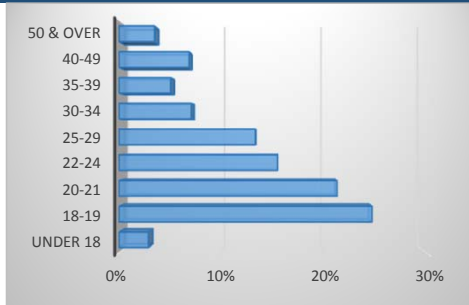

Summer 2018 Enrollment Snapshot

Full-time / Part-Time

Full-time	406	22%
Part-time	1,437	78%
Total	1,843	

Gender

Female	1,155	63%
Male	688	37%
Total	1,843	

Top 5 Liberal Arts/Transfer Majors

Pre-Nursing/Pre-LPN	361
General Studies	314
Business Administration / Business Education	86
Pre-Social Work	29
Biology	27

Top 5 Feeder Zip Codes

35020	151
35023	102
35211	102
35022	96
35215	95

Top 5 Career Tech Majors

Nursing	73
Air Conditioning	61
Computer Science	47
Practical Nursing	41
Welding	37

Age

Under 18	53	3%
18-19	455	25%
20-21	392	21%
22-24	285	15%
25-29	245	13%
30-34	130	7%
35-39	93	5%
40-49	126	7%
50 & over	64	3%
Total	1,843	

Student Classification

1st-time Freshman	113	6%
Freshman	702	38%
Sophomore	723	39%
Transient	269	15%
High School student	36	2%
Total	1,843	

Ethnicity

American Indian	6	0%
Asian	17	1%
Black	1,469	80%
Hispanic	31	2%
Native Hawaiian	1	0%
Non-Resident Alien	4	0%
2 or more races	24	1%
Unknown	5	0%
White	286	16%
Total	1,843	