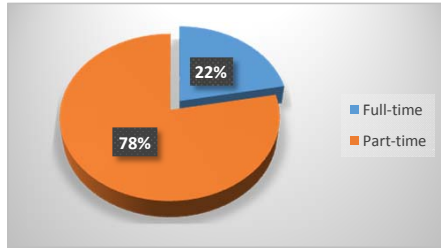

Summer 2018 Enrollment Snapshot

Full-time / Part-Time

Full-time	406	22%
Part-time	1,437	78%
Total	1,843	

Gender

Female	1,155	63%
Male	688	37%
Total	1,843	

Top 5 Liberal Arts/Transfer Majors

Pre-Nursing/Pre-LPN	361
General Studies	314
Business Administration / Business Education	86
Pre-Social Work	29
Biology	27

Top 5 Feeder Zip Codes

35020	151
35023	102
35211	102
35022	96
35215	95

Top 5 Career Tech Majors

Nursing	73
Air Conditioning	61
Computer Science	47
Practical Nursing	41
Welding	37

Age

Under 18	53	3%
18-19	455	25%
20-21	392	21%
22-24	285	15%
25-29	245	13%
30-34	130	7%
35-39	93	5%
40-49	126	7%
50 & over	64	3%
Total	1,843	