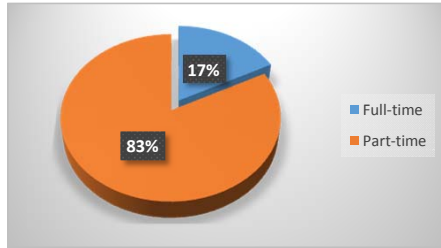

Summer 2017 Enrollment Snapshot

Full-time / Part-Time

Full-time	268	17%
Part-time	1,273	83%
Total	1,541	

Gender

Female	945	61%
Male	596	39%
Total	1,541	

Top 5 Liberal Arts/Transfer Majors

Pre-Nursing/Pre-LPN	256
General Studies	233
Business Administration / Business Education	78
Biology	29
Psychology	28

Top 5 Feeder Zip Codes

35020/35215	96
35211	94
35023	89
35022	85
35228	59

Top 5 Career Tech Majors

Air Conditioning	73
Nursing	49
Welding	40
Computer Science	27
Culinary Arts	25

Age

Under 18	69	4%
18-19	344	22%
20-21	300	19%
22-24	225	15%
25-29	178	12%
30-34	126	8%
35-39	86	6%
40-49	125	8%
50 & over	88	6%
Total	1,541	