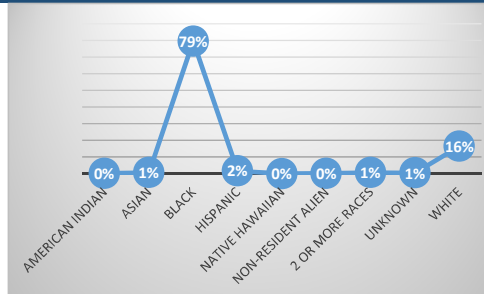

Summer 2017 Enrollment Snapshot

Full-time / Part-Time

Full-time	268	17%
Part-time	1,273	83%
Total	1,541	

Gender

Female	945	61%
Male	596	39%
Total	1,541	

Top 5 Liberal Arts/Transfer Majors

Pre-Nursing/Pre-LPN	256
General Studies	233
Business Administration / Business Education	78
Biology	29
Psychology	28

Top 5 Feeder Zip Codes

35020/35215	96
35211	94
35023	89
35022	85
35228	59

Top 5 Career Tech Majors

Air Conditioning	73
Nursing	49
Welding	40
Computer Science	27
Culinary Arts	25

Age

Under 18	69	4%
18-19	344	22%
20-21	300	19%
22-24	225	15%
25-29	178	12%
30-34	126	8%
35-39	86	6%
40-49	125	8%
50 & over	88	6%
Total	1,541	

Student Classification

1st-time Freshman	108	7%
Freshman	529	34%
Sophomore	580	38%
Transient	278	18%
High School student	46	3%
Total	1,541	

Ethnicity

American Indian	4	0%
Asian	11	1%
Black	1,224	79%
Hispanic	26	2%
Native Hawaiian	0	0%
Non-Resident Alien	3	0%
2 or more races	11	1%
Unknown	8	1%
White	254	16%
Total	1,541	