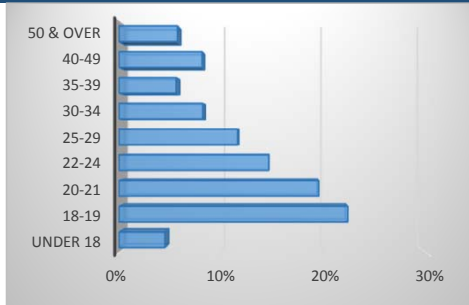

Summer 2017 Enrollment Snapshot

Full-time / Part-Time

Full-time	268	17%
Part-time	1,273	83%
Total	1,541	

Gender

Female	945	61%
Male	596	39%
Total	1,541	

Top 5 Liberal Arts/Transfer Majors

Pre-Nursing/Pre-LPN	256
General Studies	233
Business Administration / Business Education	78
Biology	29
Psychology	28

Top 5 Feeder Zip Codes

35020/35215	96
35211	94
35023	89
35022	85
35228	59

Top 5 Career Tech Majors

Air Conditioning	73
Nursing	49
Welding	40
Computer Science	27
Culinary Arts	25

Age

Under 18	69	4%
18-19	344	22%
20-21	300	19%
22-24	225	15%
25-29	178	12%
30-34	126	8%
35-39	86	6%
40-49	125	8%
50 & over	88	6%
Total	1,541	