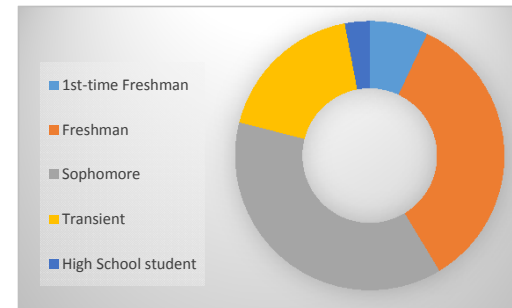

Summer 2017 Enrollment Snapshot

Full-time / Part-Time

Full-time	268	17%
Part-time	1,273	83%
Total	1,541	

Gender

Female	945	61%
Male	596	39%
Total	1,541	

Top 5 Liberal Arts/Transfer Majors

Pre-Nursing/Pre-LPN	256
General Studies	233
Business Administration / Business Education	78
Biology	29
Psychology	28

Top 5 Feeder Zip Codes

35020/35215	96
35211	94
35023	89
35022	85
35228	59

Top 5 Career Tech Majors

Air Conditioning	73
Nursing	49
Welding	40
Computer Science	27
Culinary Arts	25

Age

Under 18	69	4%
18-19	344	22%
20-21	300	19%
22-24	225	15%
25-29	178	12%
30-34	126	8%
35-39	86	6%
40-49	125	8%
50 & over	88	6%
Total	1,541	

Student Classification

1st-time Freshman	108	7%
Freshman	529	34%
Sophomore	580	38%
Transient	278	18%
High School student	46	3%
Total	1,541	

Ethnicity

American Indian	4	0%
Asian	11	1%
Black	1,224	79%
Hispanic	26	2%
Native Hawaiian	0	0%
Non-Resident Alien	3	0%
2 or more races	11	1%
Unknown	8	1%
White	254	16%
Total	1,541	