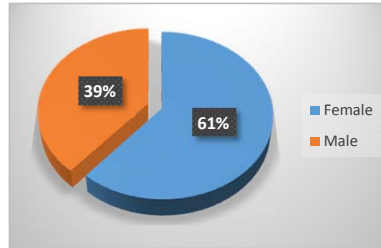

Summer 2017 Enrollment Snapshot

Full-time / Part-Time

Full-time	268	17%
Part-time	1,273	83%
Total	1,541	

Gender

Female	945	61%
Male	596	39%
Total	1,541	

Top 5 Liberal Arts/Transfer Majors

Pre-Nursing/Pre-LPN	256
General Studies	233
Business Administration / Business Education	78
Biology	29
Psychology	28