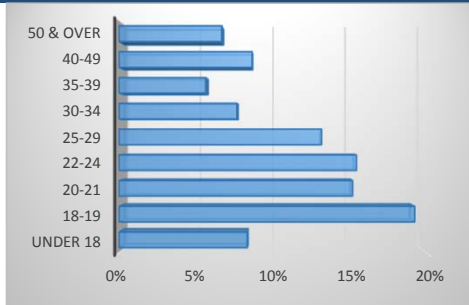

Age

Under 18	136	8%
18-19	314	19%
20-21	248	15%
22-24	252	15%
25-29	215	13%
30-34	125	8%
35-39	92	6%
40-49	141	9%
50 & over	109	7%
Total	1,632