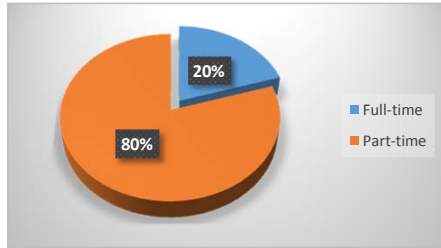

Summer 2014 Enrollment Snapshot

Full-time / Part-Time

Full-time	330	20%
Part-time	1,302	80%
Total	1,632	

Gender

Female	1,017	62%
Male	615	38%
Total	1,632	

Top 5 Liberal Arts/Transfer Majors

Pre-Nursing/Pre-LPN	249
General Studies	181
Business Administration / Business Education	75
Pre-Social Work	28
Psychology	25