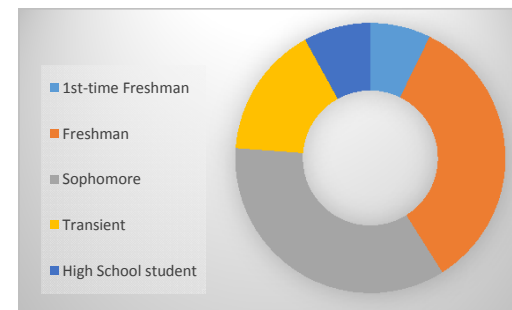

Student Classification

1st-time Freshman	118	7%
Freshman	552	34%
Sophomore	573	35%
Transient	258	16%
High School student	131	8%
Total	1,632