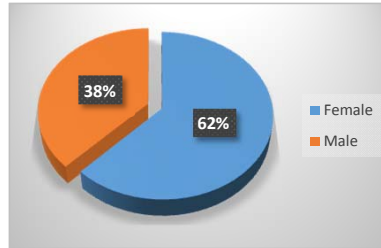

Summer 2014 Enrollment Snapshot

Full-time / Part-Time

Full-time	330	20%
Part-time	1,302	80%
Total	1,632	

Gender

Female	1,017	62%
Male	615	38%
Total	1,632	

Top 5 Liberal Arts/Transfer Majors

Pre-Nursing/Pre-LPN	249
General Studies	181
Business Administration / Business Education	75
Pre-Social Work	28
Psychology	25