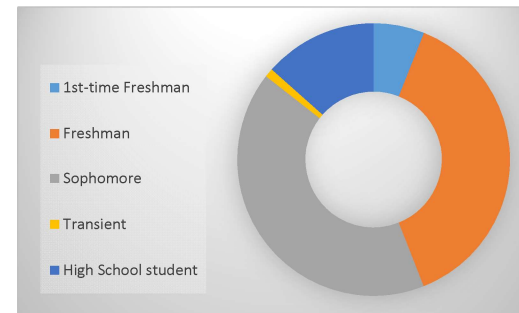

Student Classification		
1st-time Freshman	162	6%
Freshman	1,025	38%
Sophomore	1,119	41%
Transient	28	1%
High School student	363	13%
Total	2,697