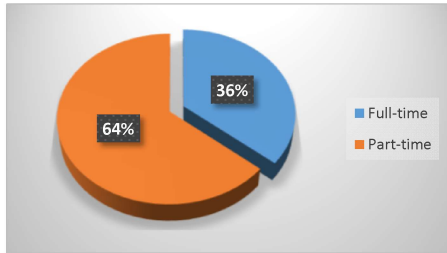

Spring 2023 Enrollment Snapshot

Full-time / Part-Time		
Full-time	973	36%
Part-time	1,724	64%
Total	2,697	

Gender		
Female	1,813	67%
Male	884	33%
Unknown	0	0%
Total	2,697	

Top 5 Liberal Arts/Transfer Majors	
Pre-Nursing/Pre-LPN	537
General Studies	406
Business Administration / Business Education	65
Biology	33
Psychology	32
Pre-Social Work	32