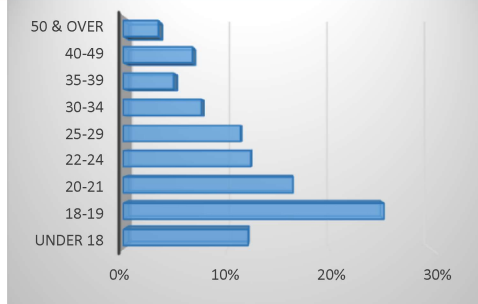

Top 5 Liberal Arts/Transfer Majors	
Pre-Nursing/Pre-LPN	537
General Studies	406
Business Administration / Business Education	65
Biology	33
Psychology	32
Pre-Social Work	32

Top 5 Feeder Zip Codes		
35020	185	
35211	175	
35215	166	
35022	139	
35023	138	

Top 5 Career Tech Majors	
Business Administration	149
Nursing	85
Computer Science	78
Air Conditioning/Refrigeration	68
Cosmetology	57

Age		
Under 18	326	12%
18-19	680	25%
20-21	443	16%
22-24	333	12%
25-29	306	11%
30-34	204	8%
35-39	132	5%
40-49	181	7%
50 & over	92	3%
Total	2,697