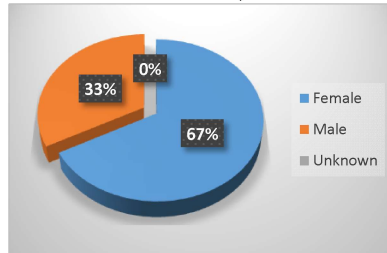

Spring 2023 Enrollment Snapshot

Full-time / Part-Time		
Full-time	973	36%
Part-time	1,724	64%
Total	2,697	

Gender		
Female	1,813	67%
Male	884	33%
Unknown	0	0%
Total	2,697	

Top 5 Liberal Arts/Transfer Majors	
Pre-Nursing/Pre-LPN	537
General Studies	406
Business Administration / Business Education	65
Biology	33
Psychology	32
Pre-Social Work	32